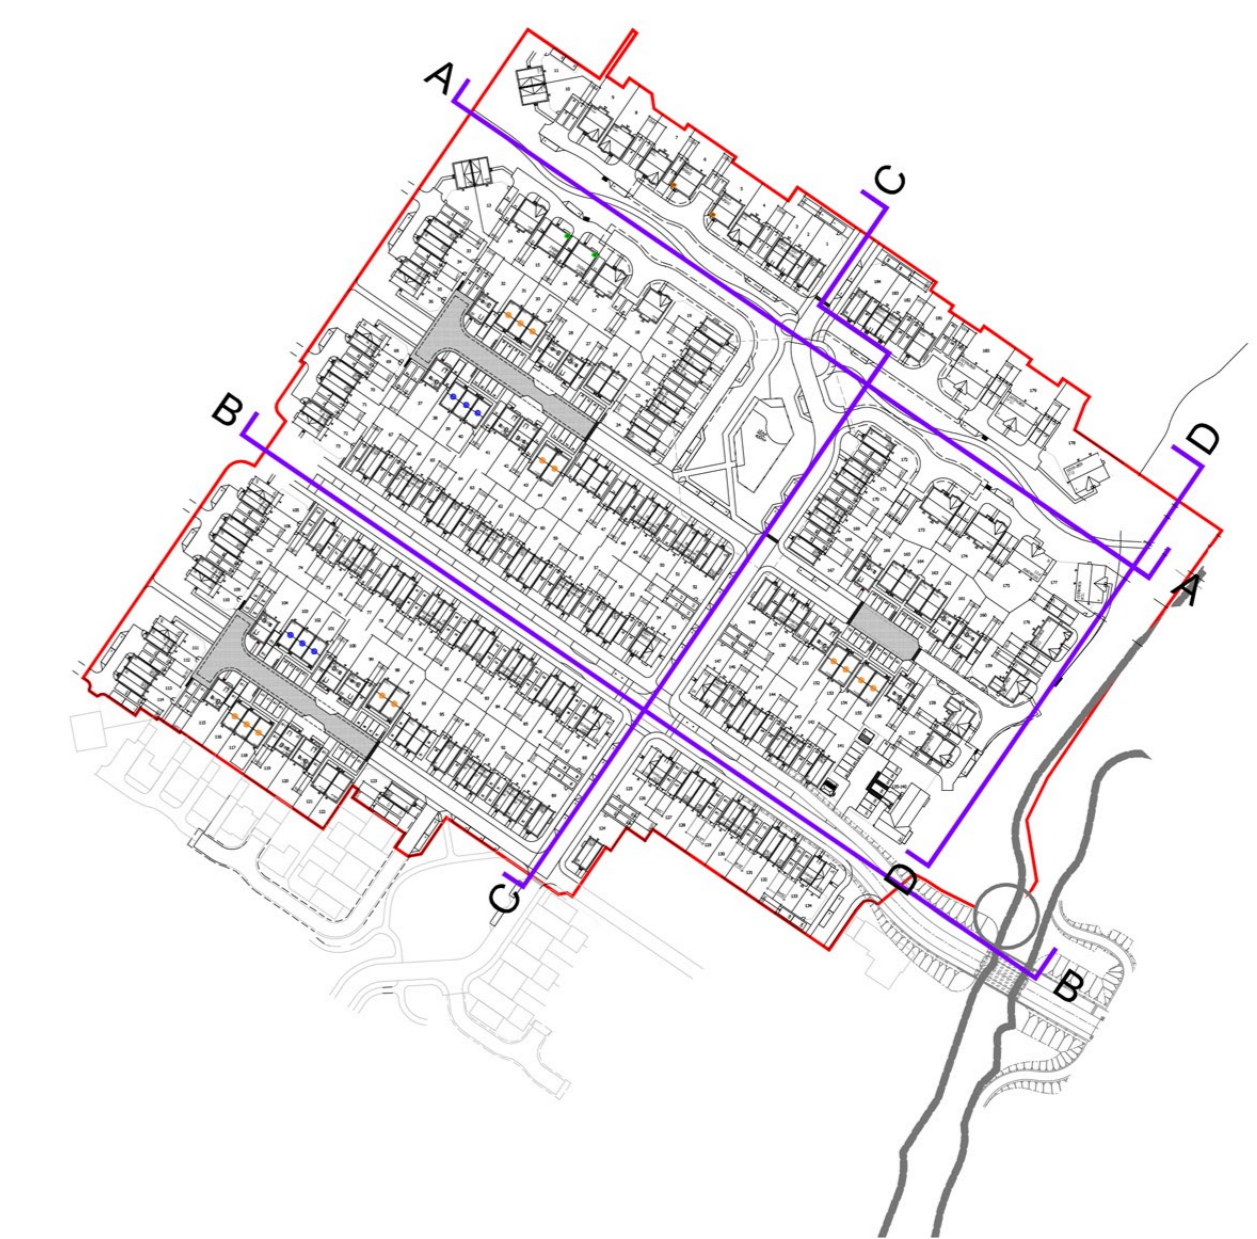

Project
Parcel 7
The Orchards, Wichelstowe
Drawing Title
Street Scenes

Date	Scale	Drawn by	Check by
03.02.2022	1:200 @ A0	CP	AC
Project No	Drawing No	Revision	
31476	SS-01	D