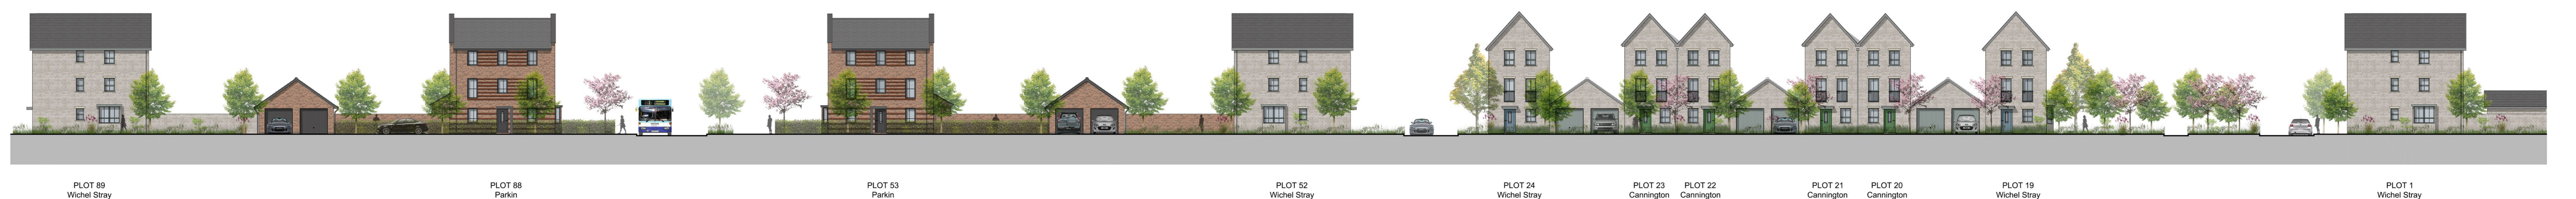

STREET SCENE C-C - SECONDARY STREET